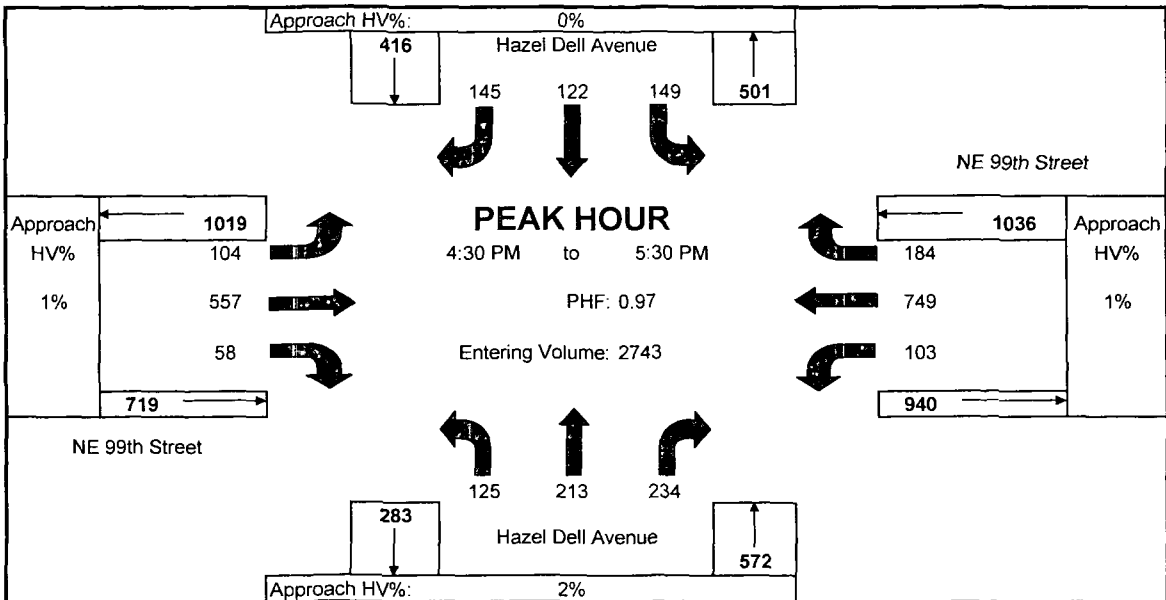

proud past, promising future

LOCATION:
Hazel Dell Avenue & NE 99th Street
Vancouver, WA

DATE: 3/9/2004
DAY: Tuesday
TIME: 16:00 to 18:00

Time Period	NORTHBOUND			SOUTHBOUND			EASTBOUND			WESTBOUND			TOTAL
	←	↑	↗	↙	↓	↘	↑	→	↘	↓	←	↑	
16:00 16:15	17	51	55	15	42	44	21	143	18	39	171	39	655
16:15 16:30	22	39	60	21	23	46	32	118	10	38	175	57	641
16:30 16:45	33	65	70	33	44	42	24	136	15	30	154	42	688
16:45 17:00	29	46	59	45	23	34	23	153	16	26	199	43	696
17:00 17:15	35	51	65	35	31	39	28	144	17	30	185	44	704
17:15 17:30	28	51	40	32	24	34	29	124	10	17	211	55	655
17:30 17:45	24	57	49	22	27	46	34	111	19	17	165	55	626
17:45 18:00	24	38	39	14	18	23	22	114	13	18	108	33	464
18:00 18:15	0	0	0	0	0	0	0	0	0	0	0	0	0
18:15 18:30	0	0	0	0	0	0	0	0	0	0	0	0	0
18:30 18:45	0	0	0	0	0	0	0	0	0	0	0	0	0
18:45 19:00	0	0	0	0	0	0	0	0	0	0	0	0	0
TOTAL:	212	398	437	217	232	308	213	1043	118	215	1368	368	5129
Peak HR %HV:	0%	2%	2%	0%	1%	1%	1%	1%	0%	2%	1%	1%	
Peak HR Factor:	0.89	0.82	0.84	0.81	0.69	0.89	0.90	0.91	0.85	0.86	0.89	0.84	