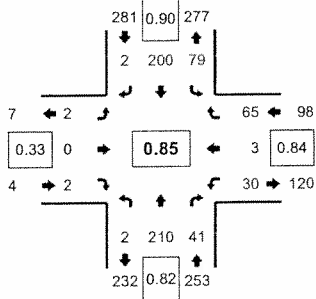

LOCATION: S Parkway Ave – SE Rasmussen Blvd
 CITY/STATE: Battleground, WA

QC JOB #: 10566506
 DATE: 12/14/2010

Peak-Hour: 4:00 PM -- 5:00 PM
 Peak 15-Min: 4:05 PM -- 4:20 PM

5-Min Count Period Beginning At	S Parkway Ave (Northbound)				S Parkway Ave (Southbound)				SE Rasmussen Blvd (Eastbound)				SE Rasmussen Blvd (Westbound)				Total	Hourly Totals
	Left	Thru	Right	U	Left	Thru	Right	U	Left	Thru	Right	U	Left	Thru	Right	U		
4:00 PM	0	12	3	0	6	12	0	0	1	0	1	0	0	0	6	0	41	
4:05 PM	0	24	3	0	9	24	0	0	1	0	0	0	2	2	10	0	75	
4:10 PM	0	28	2	0	7	16	0	0	0	0	0	0	4	1	1	0	59	
4:15 PM	1	13	6	0	4	16	2	0	0	0	1	0	3	0	6	0	52	
4:20 PM	0	19	2	0	6	16	0	0	0	0	0	0	2	0	7	0	52	
4:25 PM	1	16	1	0	8	11	0	0	0	0	0	0	4	0	4	0	45	
4:30 PM	0	10	4	0	8	13	0	0	0	0	0	0	1	0	1	0	37	
4:35 PM	0	12	4	0	8	16	0	0	0	0	0	0	2	0	6	0	48	
4:40 PM	0	20	2	0	7	17	0	0	0	0	0	0	2	0	5	0	53	
4:45 PM	0	23	8	0	5	20	0	0	0	0	0	0	2	0	6	0	64	
4:50 PM	0	18	2	0	6	15	0	0	0	0	0	0	5	0	7	0	53	
4:55 PM	0	15	4	0	5	24	0	0	0	0	0	0	3	0	6	0	57	636
5:00 PM	0	16	5	0	4	16	0	0	0	0	0	0	2	0	3	0	46	641
5:05 PM	0	15	3	0	3	27	0	0	0	0	0	0	3	0	4	0	55	621
5:10 PM	0	18	7	0	5	22	0	0	0	0	0	0	0	0	2	0	54	616
5:15 PM	1	19	3	0	4	13	0	0	0	0	0	0	2	0	6	0	48	612
5:20 PM	0	20	3	0	5	11	0	0	0	0	0	0	0	0	2	0	41	601
5:25 PM	0	18	8	0	3	10	0	0	0	0	0	0	4	0	8	0	51	607
5:30 PM	0	19	3	0	10	17	0	0	0	0	0	0	0	0	6	0	55	625
5:35 PM	0	12	6	0	5	11	0	0	0	0	0	0	4	0	7	0	45	622
5:40 PM	0	22	2	0	8	10	1	0	1	0	0	0	0	0	3	0	47	616
5:45 PM	1	15	5	0	4	12	0	0	0	0	0	0	2	0	7	0	46	598
5:50 PM	0	20	2	0	7	22	0	0	0	0	0	0	1	0	2	0	54	599
5:55 PM	0	25	6	0	4	16	0	0	0	0	0	0	0	0	7	0	58	600
Peak 15-Min Flowrates	Northbound				Southbound				Eastbound				Westbound				Total	
All Vehicles	4	260	44	0	80	224	8	0	4	0	4	0	36	12	68	0	744	
Heavy Trucks	0	4	4		0	4	0		0	0	0		0	0	0		12	
Pedestrians	0	0	0		0	0	0		0	0	0		0	0	0		4	
Bicycles	0	0	0		0	1	0		0	0	0		0	0	0		1	
Railroad																		
Stopped Buses																		